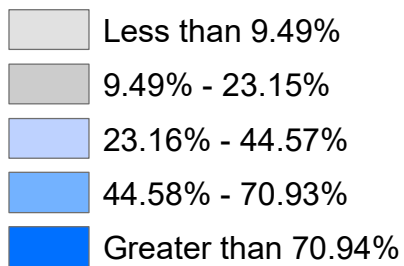

Map 1 Concentration of Minority Population

5 Miles

Minority Population Percentage by Block Group

Source: 2015-2019 American Community Survey 5-Year Estimates