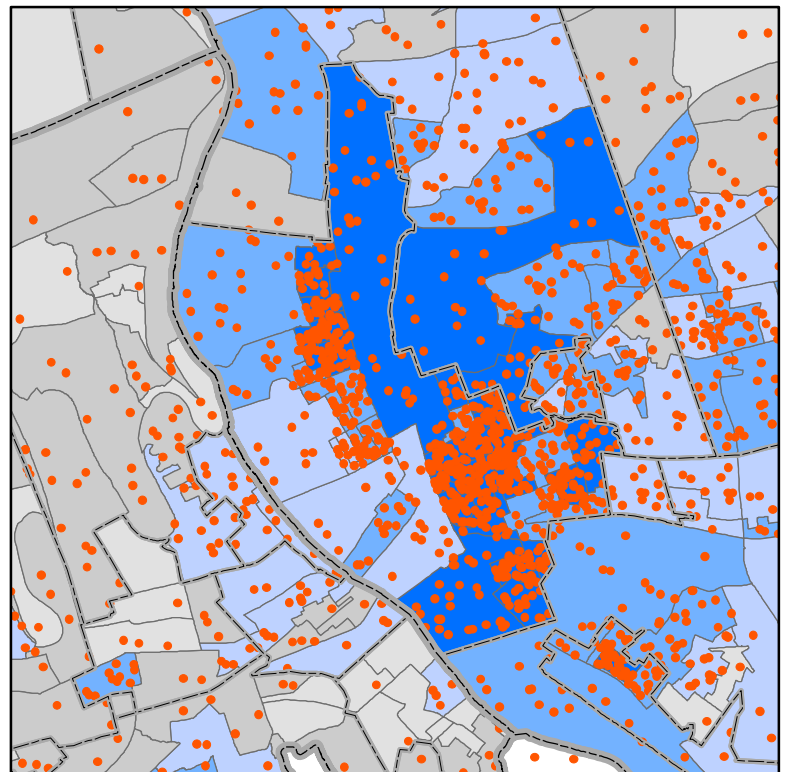

Map 3 Distribution of Minority Population

5 Miles

Minority Population Percentage by Block Group

Dot Density

Source: 2015-2019 American Community Survey 5-Year Estimates