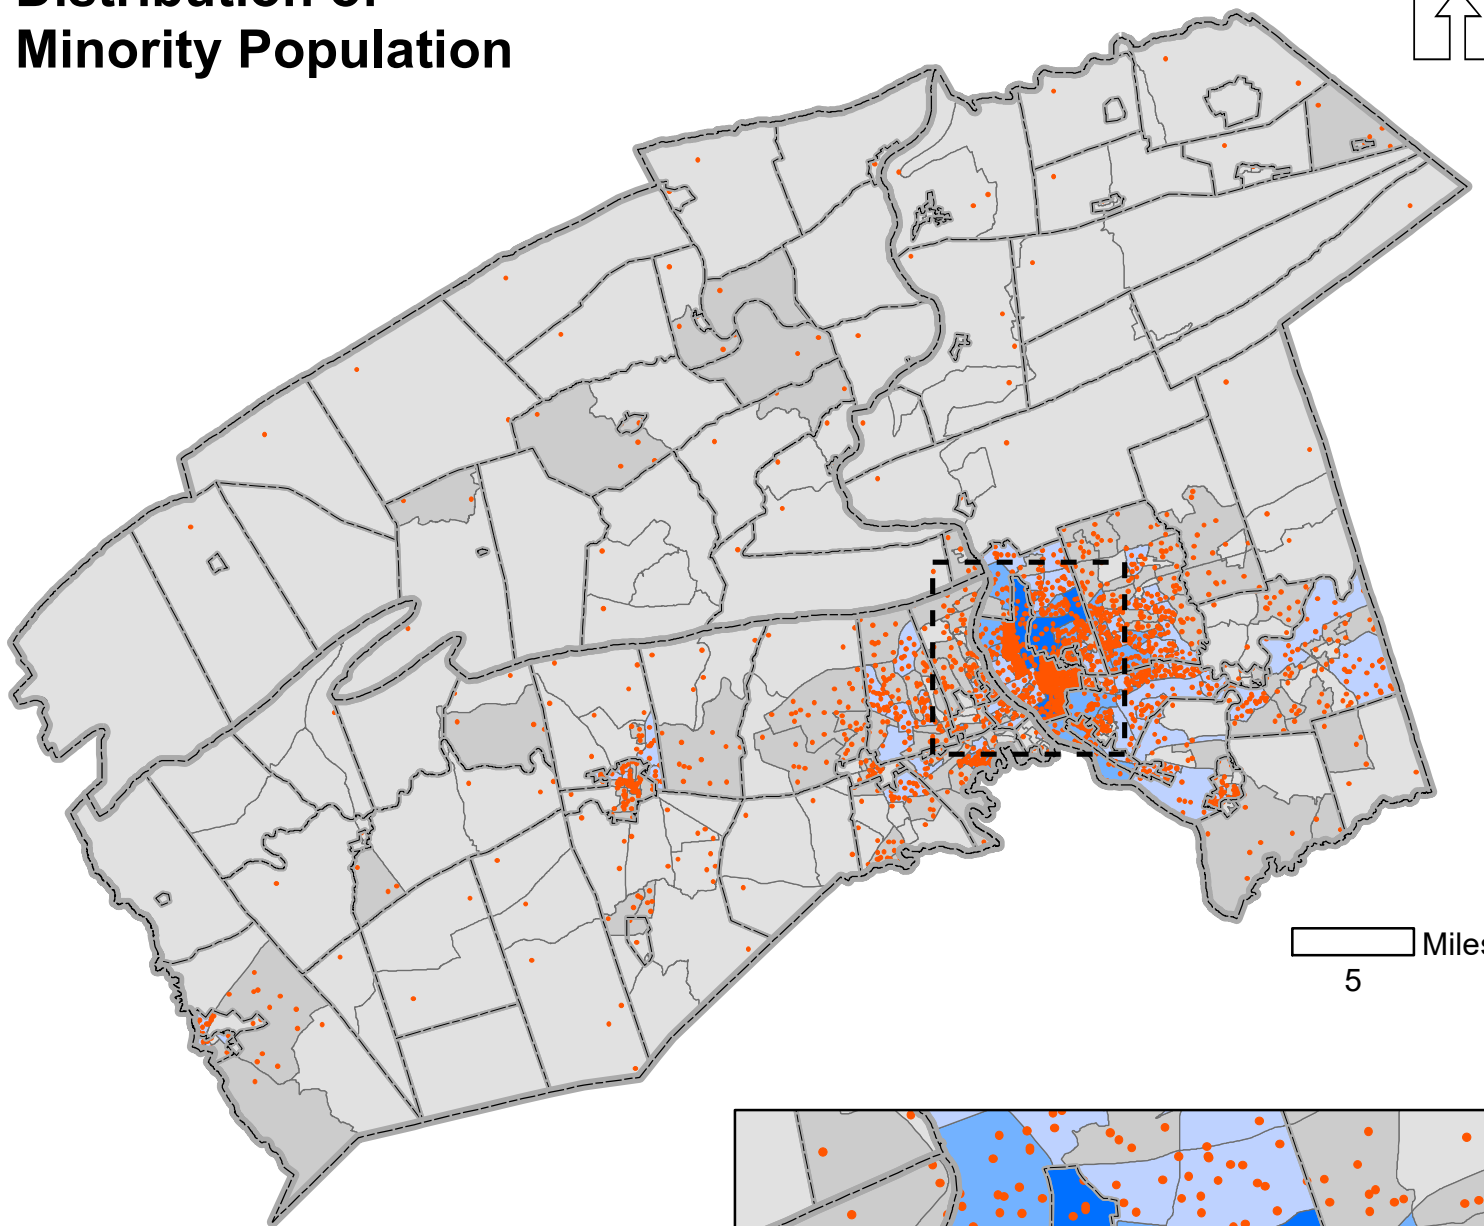

Map 3 Distribution of Minority Population

5 Miles

Minority Population Percentage by Block Group

Dot Density

Source: 2015-2019 American Community Survey 5-Year Estimates