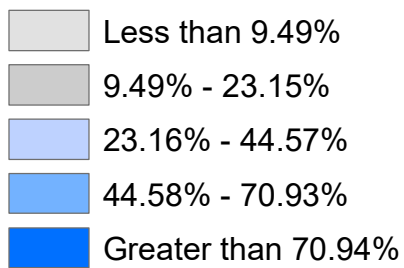

Map 3 Distribution of Minority Population

5 Miles

Minority Population Percentage by Block Group

Dot Density

Source: 2015-2019 American Community Survey 5-Year Estimates